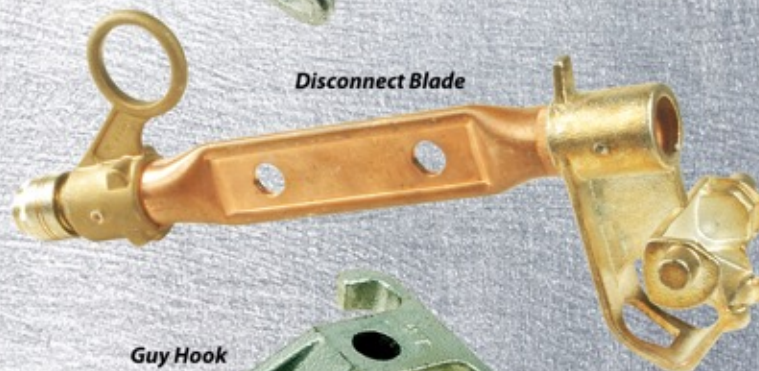

Clamp Strap

Bent Bolt

Eye Nut

Dead End Tee

Suspension Clamp

Anchor Shackle Assembly

Disconnect Blade

Yoke Plate

Thimble Eye Nut

Guy Hook

Square Curved Washer

Drive Hook

Lag Screw

U Bolt

Visit us at Tengco.com

714-676-8200 - email sales@tengco.com